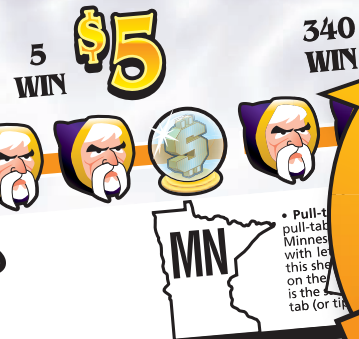

# SPELLBOUND

MULTIPLE WINNERS

\$202 \$202 \$156 \$156  
 \$110 \$105 \$102 \$102  
 \$100 \$100 \$100 \$100  
 \$100 \$100 \$100 \$50  
 \$51 \$50

**SPELLBOUND**  
MULTIPLE WINNERS

8 WIN	\$100
8 WIN	\$100
5 WIN	\$50
4 WIN	\$25
10 WIN	\$5
350 WIN	\$1

©2015 Trade Products 5044K

©2015 Trade Products, Lynnwood, WA 98087

340 WIN

**PAYOUTS ON BACK**

**FLOUORESCENT ORANGE WIN BARS!**

\* Pull-tab with less than this shape on the back is the pull tab (or tip)

Flare shown smaller than actual size of 11" x 14".