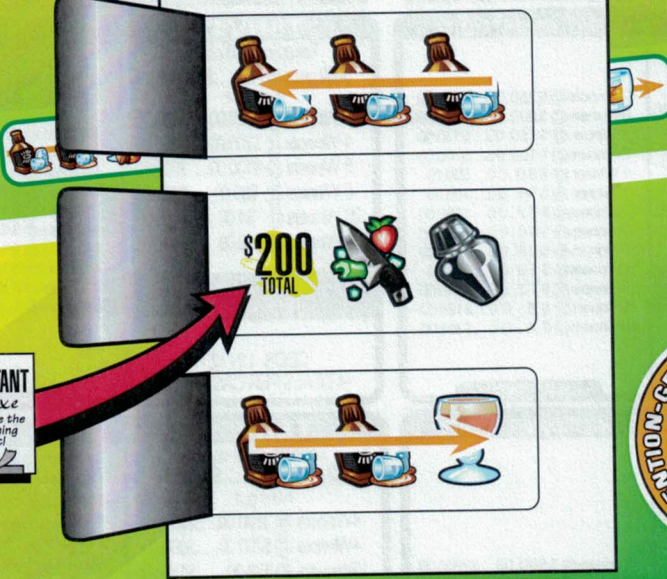

TSHV104A		MULTI-WINNER PAYOUTS	
Takes in 3168 cards			
at $1 per card $3168.00			
PAYS OUT:			
8 Winners @ $100.00.....	$800.00	1 Winner @ $205.00.....	$205.00
7 Winners @ $100.00.....	$700.00	1 Winner @ $202.00.....	$202.00
4 Winners @ $50.00.....	$200.00	1 Winner @ $150.00.....	$150.00
4 Winners @ $15.00.....	$60.00	1 Winner @ $115.00.....	$115.00
12 Winners @ $5.00.....	$60.00	1 Winner @ $110.00.....	$110.00
220 Winners @ $2.00.....	$440.00	2 Winners @ $107.00.....	$214.00
DEFINITE PAYOUT	71.34%.....$2260.00	1 Winner @ $105.00.....	$105.00
DEFINITE PROFIT	28.66%.....$908.00	6 Winners @ $100.00.....	$600.00
		1 Winner @ $60.00.....	$60.00
		1 Winner @ $55.00.....	$55.00
		2 Winners @ $50.00.....	$100.00
		8 Winners @ $40.00.....	$320.00
		201 Winners @ $20.00.....	$4020.00
ODDS: 1 IN 12.42 (4 DEALS PER CASE/51LBS)		16 POSTINGS	

www.americangames.net
sales.info@amgam.net
800.874.2637