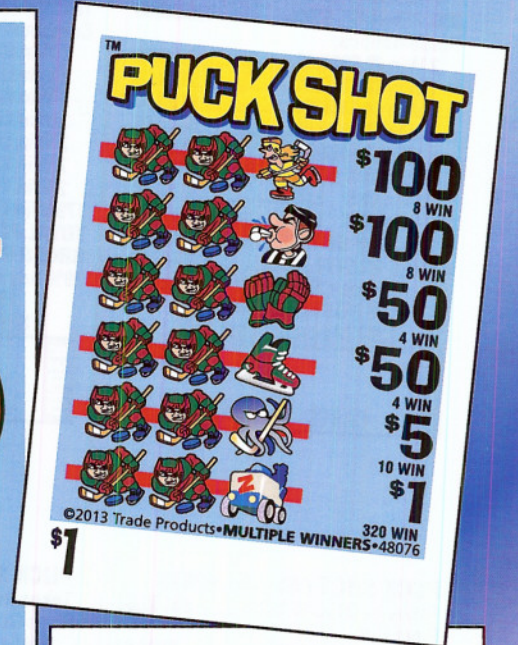

PAYOUTS ON THE BACK

PURE PROFIT ON ICE!!

TPI
www.tradeproducts.com

PULLTABSplus, Inc.
Charitable Gaming Supplies • www.pulltabsplus.com
Office: 763-572-2130
Toll Free: 877-572-2130 Fax: 763-572-2103
7155 Commerce Circle W., Suite 1
Fridley, MN 55432

IMPORTANT NOTICE:
Due to rapidly changing laws and regulations, we cannot be responsible for the legality of the use of the product by any particular purchaser. Purchasers should determine for themselves that the use of this product is permitted in their locality.

©2013 Trade Products
Lynnwood, WA 98087