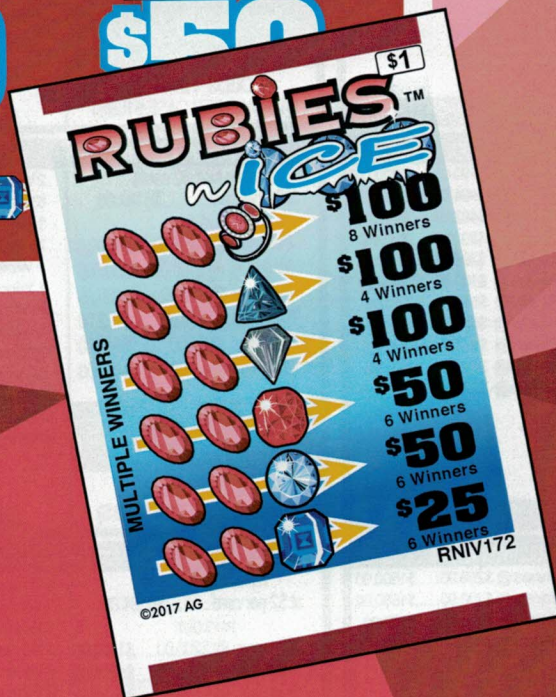

$300 $300 $300
$150 $150 $150
$100 $100 $100
$100 $100 $100
$100 $100 $100
$50 $50 $50