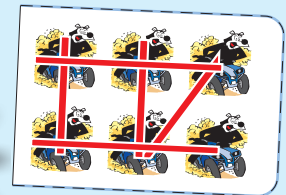

Definite Payout 84.95%.....\$5,328.00

GROSS PROFIT.....\$944.00

1 IN 2.73

6-9-23

5 DEALS PER CASE #DEALS

**85%
PAYOUT**

WHEN A PLAYER FINDS A PICK BOARD TICKET THEY INSTANTLY WIN \$10 AND THEN PROCEED TO PICK A WINDOW TO OPEN.