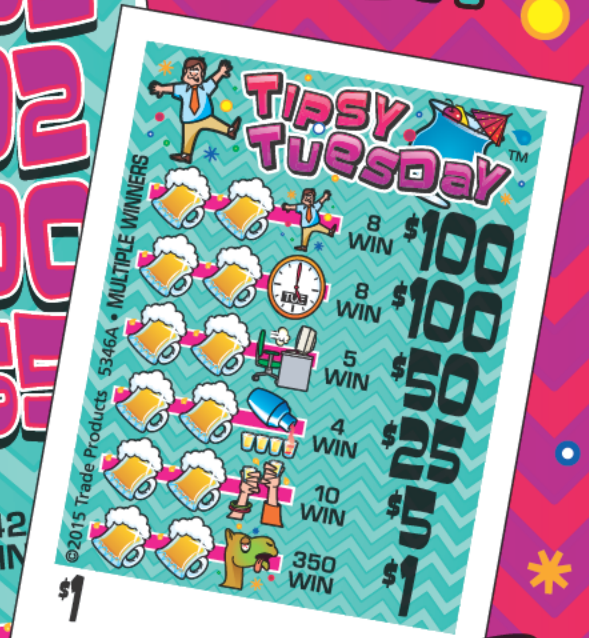

TIPSY TUESDAY™

MULTIPLE WINNERS

TPI

$200 $200 $155 $152
$110 $105 $102 $102
$100 $100 $100 $100
$100 $100 $100 $55
$52 $50 $5

IT'S FUN TO GET A LITTLE TIPSY!

Flare shown smaller than actual size of 11" x 14".

©2015 Trade Products, Lynnwood, WA 98087

TIPSY TUESDAY 5346A

*TP5346A

SEE BACK FOR PAYOUTS

SECURITY SYSTEM PROTECTION WIN-CODE

www.tradeproducts.com

IMPORTANT NOTICE:
Due to rapidly changing laws and regulations, we cannot be responsible for the legality of the use of the product by any particular purchaser. Purchasers should determine for themselves that the use of this product is permitted in their locality.

©2015 Trade Products Lynnwood, WA 98087