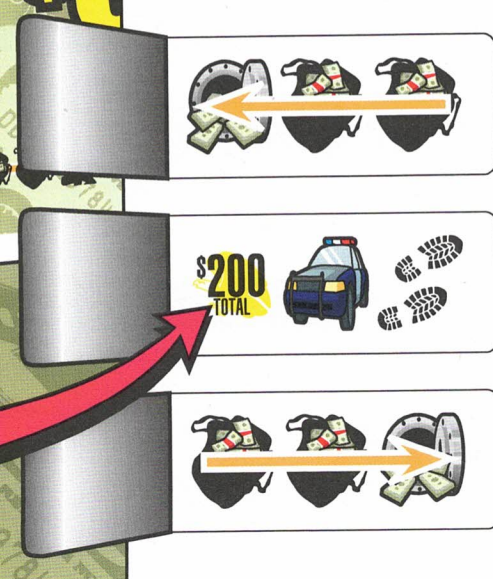

3-TAB

WLLN175

$1

WHOLE LOTTA LOST™

$200 $200 $200
$200 $200 $200
$150 $150 $100
$100 $100 $100
$100 $100 $100
$50 $50 $50

WHOLE LOTTA LOST™ $1

MULTIPLE WINNERS

- 8 Winners @ $100
- 4 Winners @ $100
- 4 Winners @ $100
- 6 Winners @ $50
- 6 Winners @ $50
- 6 Winners @ $25

©2023 AG
WLLN175

WLLN104A	MULTI-WINNER PAYOUTS
Takes in 3150 cards	1 Winner @ $205.00 ...$205.00
at $1 per card.....$3,150.00	1 Winner @ $202.00 ...$202.00
PAYS OUT:	1 Winner @ $150.00 ...$150.00
8 Winners @ $100.00 ...$800.00	1 Winner @ $115.00 ...$115.00
7 Winners @ $100.00 ...$700.00	1 Winner @ $110.00 ...$110.00
4 Winners @ $50.00 ...$200.00	2 Winners @ $107.00 ...$214.00
4 Winners @ $15.00 ...$60.00	1 Winner @ $105.00 ...$105.00
12 Winners @ $5.00 ...$60.00	6 Winners @ $100.00 ...$600.00
220 Winners @ $2.00 ...$440.00	1 Winner @ $60.00 ...$60.00
	1 Winner @ $55.00 ...$55.00
	2 Winners @ $5.00 ...$10.00
	8 Winners @ $4.00 ...$32.00
	201 Winners @ $2.00 ...$402.00
DEFINITE PAYOUT 71.75%.....$2,260.00	
DEFINITE PROFIT 28.25%.....$890.00	
ODDS 1 IN 12.35	
(4 DEALS PER CASE/50 LBS)	

PULLTABS PLUS, Inc.

Main Office
7155 Commerce Circle West
Suite #1
Fridley, MN 55432
763-572-2130 Office
877-572-2130 Toll Free
763-572-2103 Fax

Eagan Office
3285 Terminal Drive
Eagan, MN 55121
651-452-6659 Office
651-452-7024 Fax

www.americangames.net
sales.info@amgam.net
800.874.2637