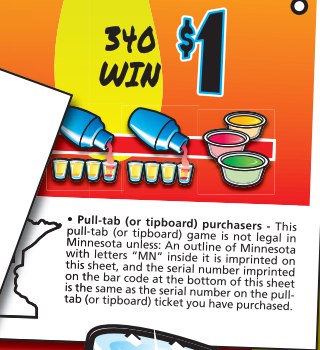

MULTIPLE WINNERS

TPI

$202 $202 $175 $125
$110 $105 $102 $102
$100 $100 $100 $100
$100 $100 $100 $55
$52